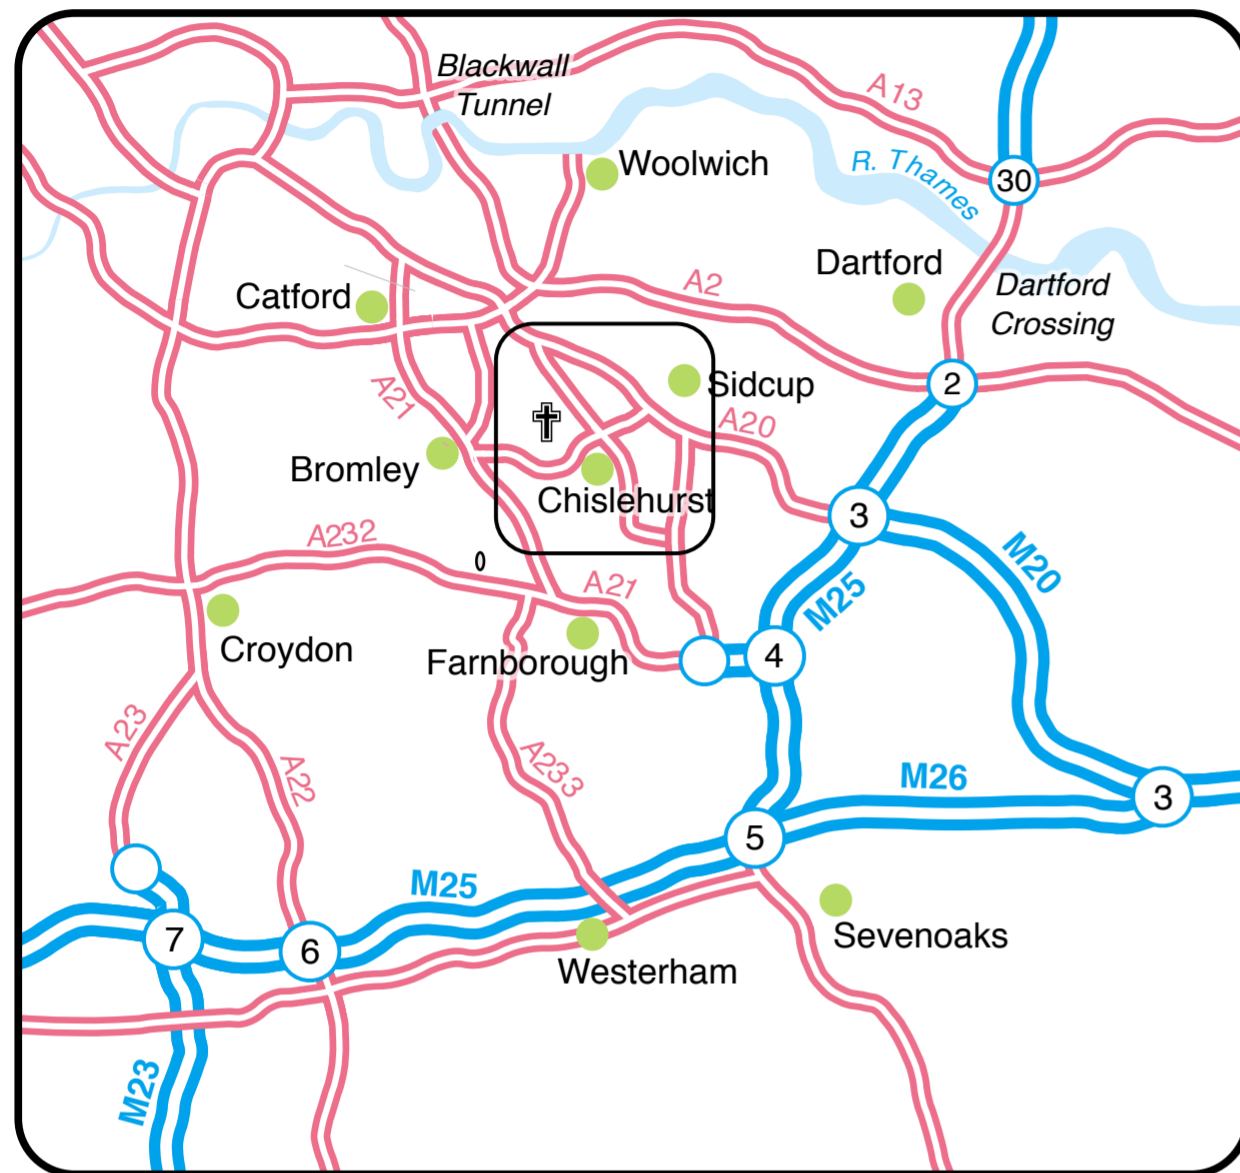

Christ Church Chislehurst

Christ Church Chislehurst is located in the heart of Chislehurst close to Chislehurst railway station and the Chislehurst Caves. The address is: 40 Lubbock Road, Chislehurst, Kent, BR7 5JJ.

By Car

There is free parking in front of the church with easy access for wheel chairs, and free nearby parking in Porrhington Close and Lubbock Road.

Google Maps

Google Maps can provide detailed driving directions to the church.

Sat Nav: Enter BR7 5JJ into your Sat Nav or add the location to your TomTom.

By Train

The closest station is Chislehurst railway station which is about 10 minutes walk from the church.

The closest bus stop  is Summer Hill and Bromley Rd. (bus route 162 & 269) which is about 10 mins walk from the church.

Bus time tables: Timetables for the Camden Park Road bus stop are published on the Transport for London website.